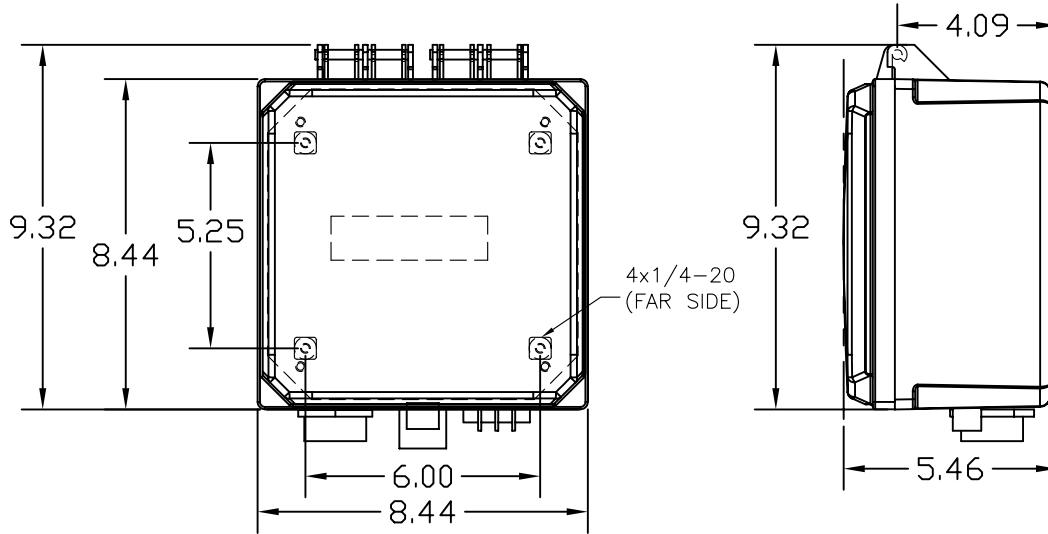

ENCLOSURE AND MOUNTING DIMENSIONS

FACEPLATE DIMENSIONS

COMMON WIRING CONNECTIONS

TERMINAL STRIP - EM PLUS T1