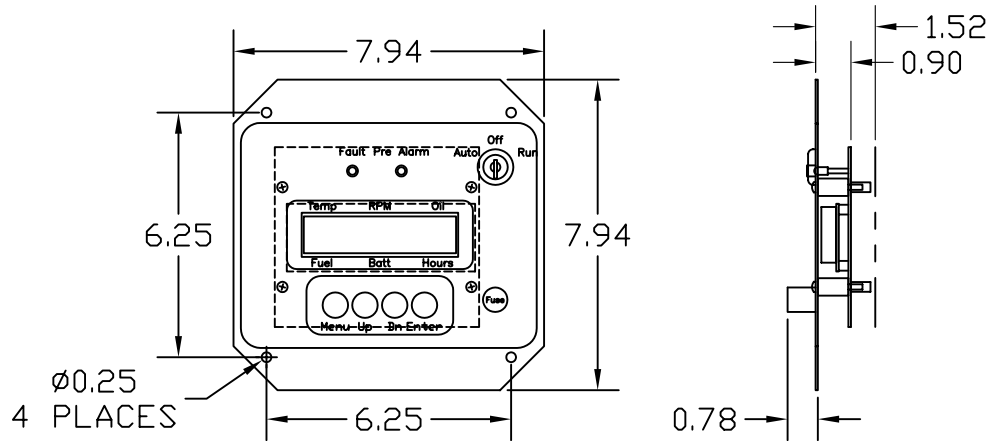

ENCLOSURE AND MOUNTING DIMENSIONS

FACEPLATE DIMENSIONS

COMMON WIRING CONNECTIONS

TERMINAL STRIP - EM PLUS T1