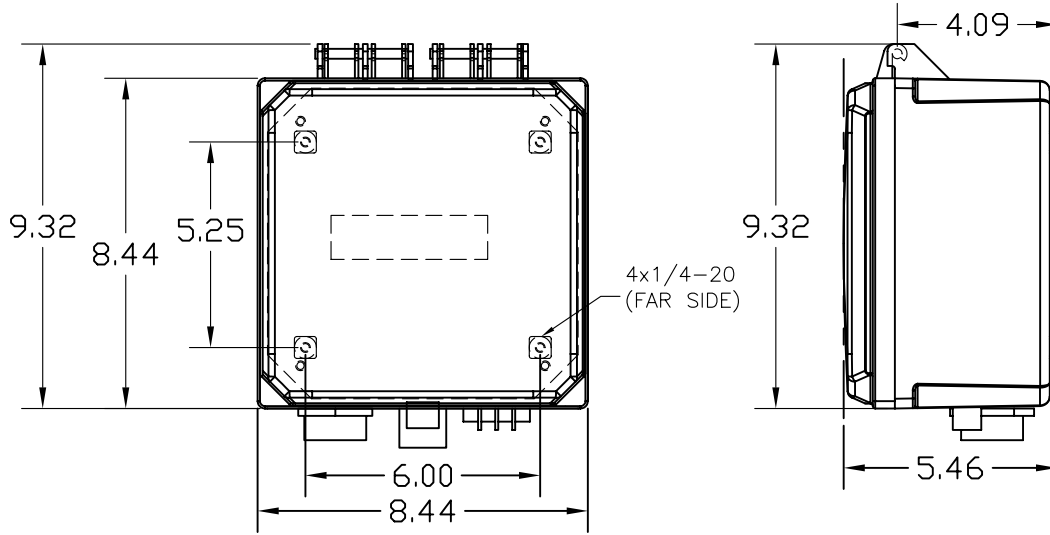

ENCLOSURE AND MOUNTING DIMENSIONS

FACEPLATE DIMENSIONS

COMMON WIRING CONNECTIONS

TERMINAL STRIP — EM PLUS T2