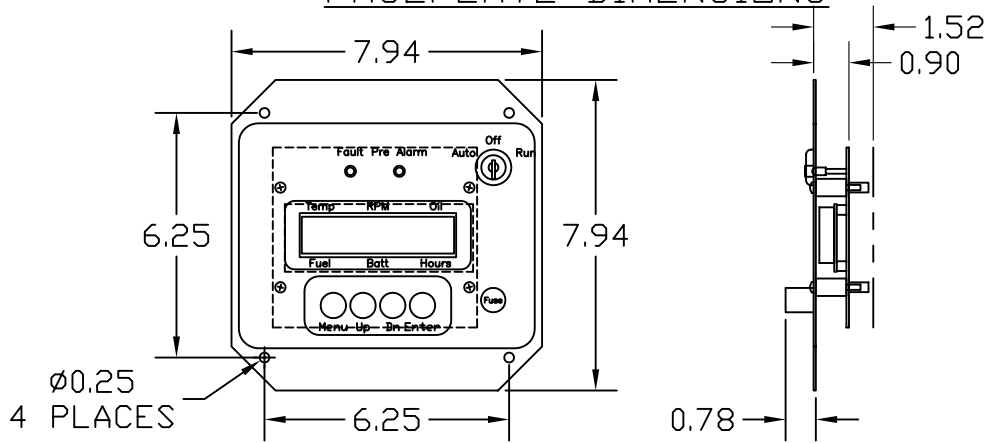

ENCLOSURE AND MOUNTING DIMENSIONS

FACEPLATE DIMENSIONS

COMMON WIRING CONNECTIONS

TERMINAL STRIP — EM PLUS T2